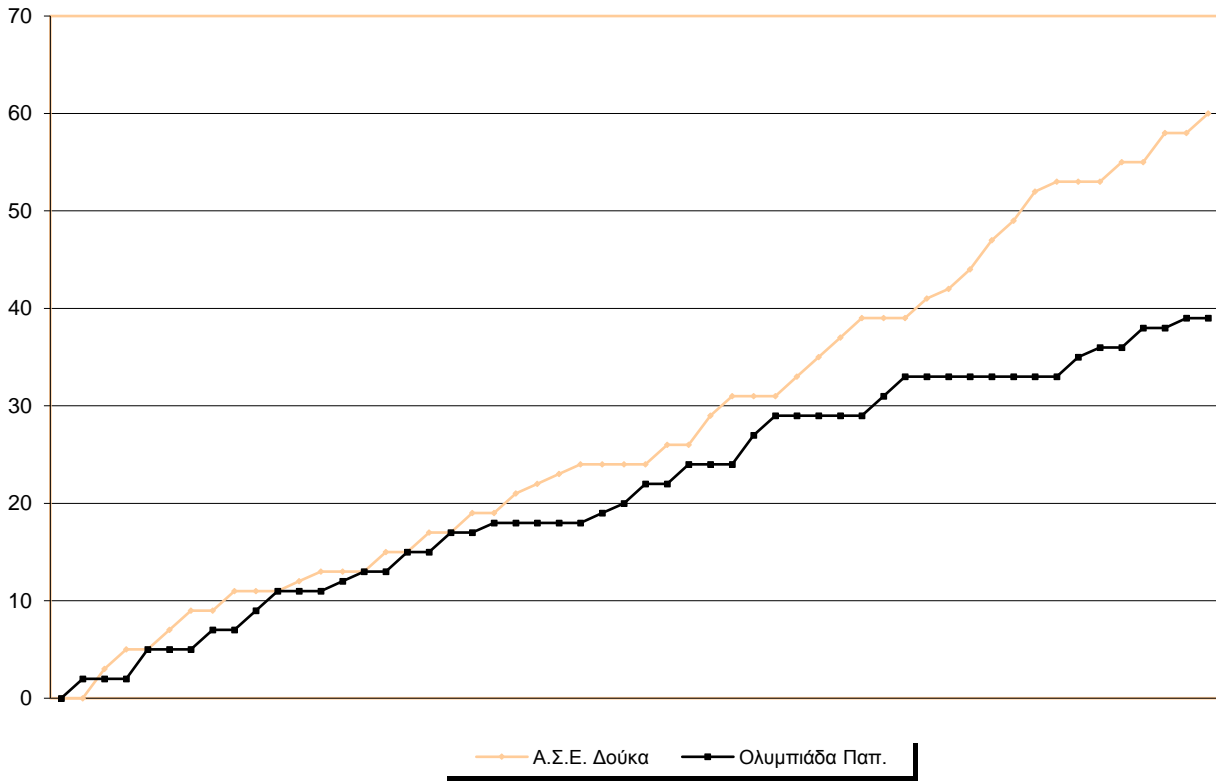

Starters - Subs ratio

Fastbreak Pts

Turnover Pts

Second Chance Pts

NOTES

Blank area for notes.

GRAPHIC STATS

SCORE EVOLUTION

SCORE DIFFERENCE

LARGEST SCORING RUN

LARGEST LEAD