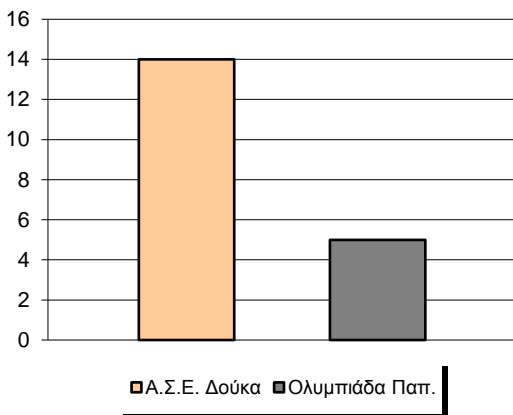

Starters - Subs ratio

Fastbreak Pts

Turnover Pts

Second Chance Pts

NOTES

Blank area for notes.

GRAPHIC STATS

SCORE EVOLUTION

SCORE DIFFERENCE

LARGEST SCORING RUN

LARGEST LEAD